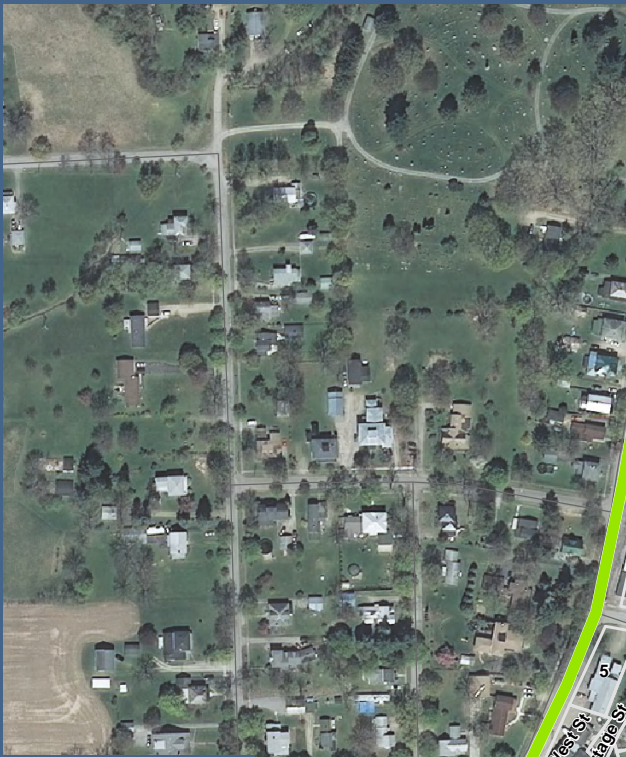

Image date: Spring 2010
0 0.03 0.06 0.12 Miles