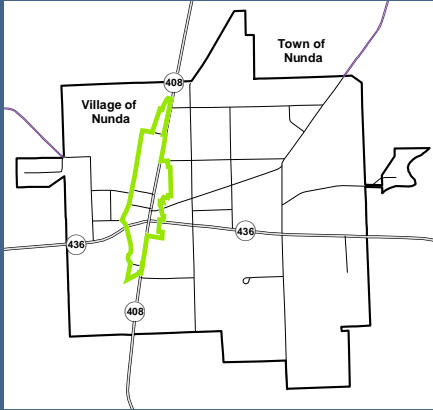

Nunda

Downtown Revitalization District

- Downtown Revitalization District
- State and National Register Historic Sites
- Village Boundary
- Revitalization District Parcels
- State Highway
- County Highway