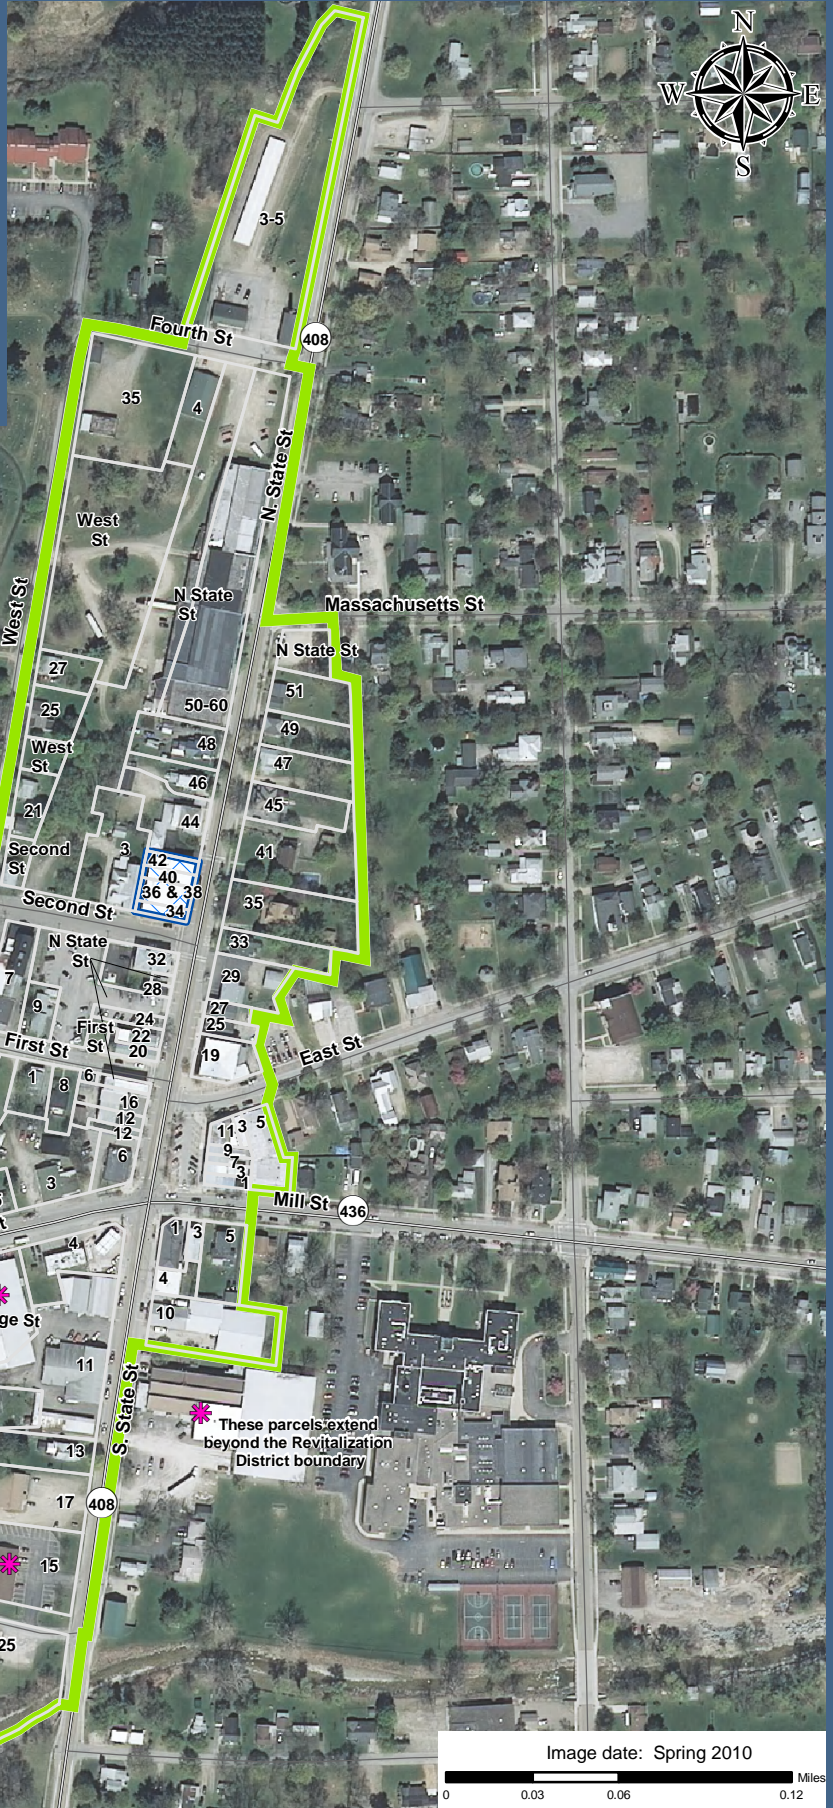

Image date: Spring 2010
0 0.03 0.06 0.12 Miles